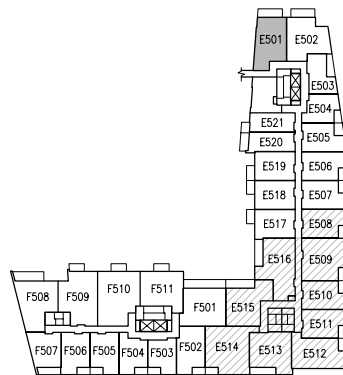

LEVEL 4

NORTH

LEVEL 5

NORTH

LEVEL 6

NORTH

DIMENSIONS, SIZES, SPECIFICATIONS, LAYOUTS AND MATERIALS ARE APPROXIMATE ONLY AND SUBJECT TO CHANGE WITHOUT NOTICE. E.&O.E.

Living:	851 s.f.
Balcony:	111 s.f.
<b>Total:</b>	<b>962 s.f.</b>