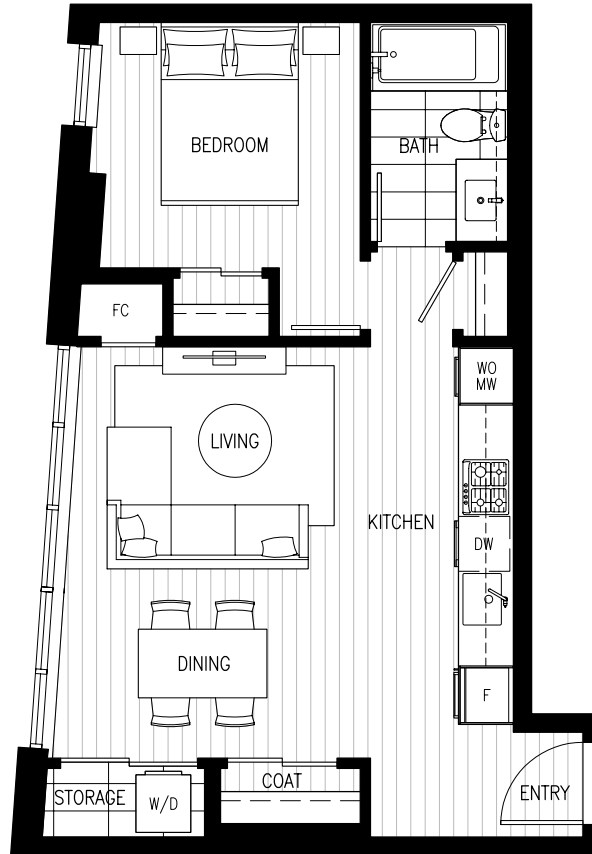

## Plan E1d1 Jr. 1 Bedroom

Living: 485-487 s.f.  
 Balcony: 80-128 s.f.  
 Total: 565-615 s.f.

LEVEL 3

NORTH

LEVEL 4

NORTH

LEVEL 5

NORTH

LEVEL 6

NORTH

DIMENSIONS, SIZES, SPECIFICATIONS, LAYOUTS AND MATERIALS ARE APPROXIMATE ONLY AND SUBJECT TO CHANGE WITHOUT NOTICE. E.&O.E.

Living:	536 s.f.
Balcony:	NA s.f.
<b>Total:</b>	<b>536 s.f.</b>

LEVELS 10-14